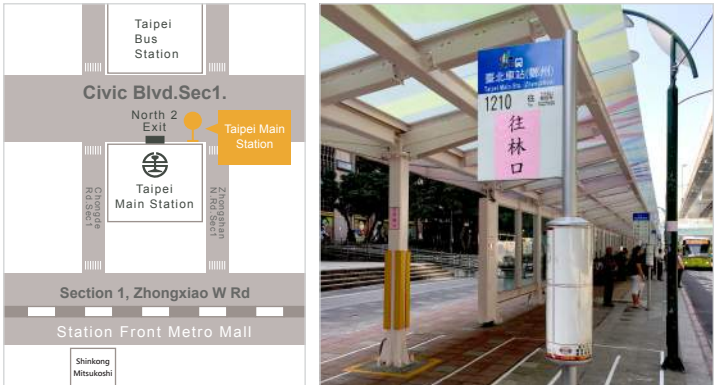

Depart from Taipei

Yuanshan Station

- Route Guide : Yuanshan Station → Exit 1 & 2
- Boarding Spot : Exit 1, turn right go along MRT Exit 2, turn left go along MRT Shelter to Linkou : 936.937

Taipei Railway Station

- Route Guide : Taipei Main Station → North 2 Exit
- Boarding Spot : Taipei Main Station : 1210

MRT Banqiao Station / HSR Banqiao Station

- Route Guide : MRT Banqiao Station → Exit 2 & 3
HSR Banqiao Station → Exit North Gate 2 & West Gate
- Boarding Spot :
A Shelter No. 4 : 786.920.948
B Bus Station : 920