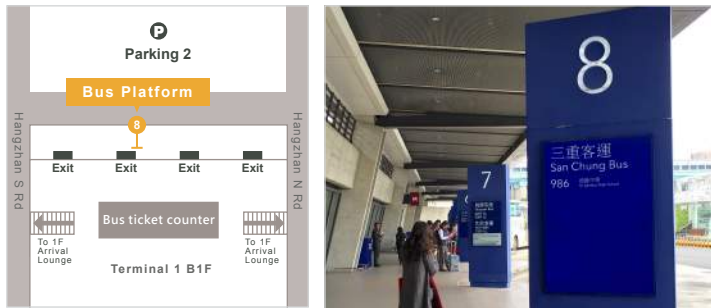

Depart from Taipei

Yuanshan Station

- Route Guide : Yuanshan Station → Exit 1 & 2
- Boarding Spot : Exit 1, turn right go along MRT Exit 2, turn left go along MRT Shelter to Linkou : 936.937

Taipei Railway Station

- Route Guide : Taipei Main Station → North 2 Exit
- Boarding Spot : Taipei Main Station : 1210

MRT Banqiao Station / HSR Banqiao Station

- Route Guide : MRT Banqiao Station → Exit 2 & 3
HSR Banqiao Station → Exit North Gate 2 & West Gate
- Boarding Spot :
A Shelter No. 4 : 786.920.948
B Bus Station : 920

Songshan Airport

- Route Guide : Songshan Airport → Terminal 1 Exit C
Songshan Airport Station → Exit 3
- Boarding Spot : Shelter No. 3 : 945.1211.1211sub

Depart from Taoyuan

Taoyuan International Airport Terminal 1

- Route Guide : Terminal 1 → B1F Bus Platform
- Boarding Spot : Platform 8 : 986

Taoyuan International Airport Terminal 2

- Route Guide : Terminal 2 → 1F Bus Platform
- Boarding Spot : Platform 7 : 986

HSR Taoyuan Station