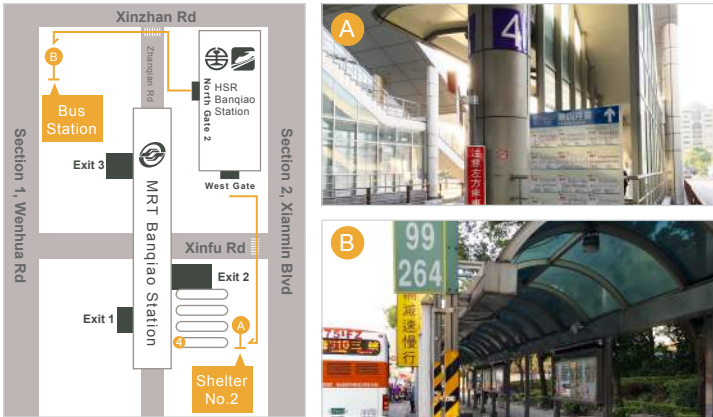

Depart from Taipei

Yuanshan Station

- Route Guide : Yuanshan Station → Exit 1 & 2
- Boarding Spot : Exit 1, turn right go along MRT Exit 2, turn left go along MRT Shelter to Linkou : 936.937

Taipei Railway Station

- Route Guide : Taipei Main Station → North 2 Exit
- Boarding Spot : Taipei Main Station : 1210

MRT Banqiao Station / HSR Banqiao Station

- Route Guide : MRT Banqiao Station → Exit 2 & 3
HSR Banqiao Station → Exit North Gate 2 & West Gate
- Boarding Spot :
A Shelter No. 4 : 786.920.948
B Bus Station : 920

- Route Guide : Terminal 1 → B1F Bus Platform
- Boarding Spot : Platform 8 : 986

Taoyuan International Airport Terminal 2

- Route Guide : Terminal 2 → 1F Bus Platform
- Boarding Spot : Platform 7 : 986

HSR Taoyuan Station

- Route Guide : HSR Taoyuan Station → Exit 5
- Boarding Spot : Platform 4 : 206(Transfer from Taoyuan Train Station)
Platform 9 : Mitsui Outlet Park Linkou Free Shuttle Bus (Only Holiday)

Depart from Linkou