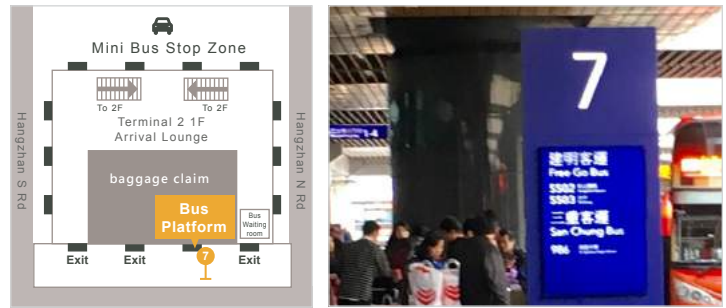

Depart from Taipei

Yuanshan Station

- Route Guide : Yuanshan Station → Exit 1 & 2
- Boarding Spot : Exit 1, turn right go along MRT Exit 2, turn left go along MRT Shelter to Linkou : 936.937

Taipei Railway Station

- Route Guide : Taipei Main Station → North 2 Exit
- Boarding Spot : Taipei Main Station : 1210

MRT Banqiao Station / HSR Banqiao Station

- Route Guide : MRT Banqiao Station → Exit 2 & 3
HSR Banqiao Station → Exit North Gate 2 & West Gate
- Boarding Spot :
A Shelter No. 4 : 786.920.948
B Bus Station : 920

Songshan Airport

- Route Guide : Songshan Airport → Terminal 1 Exit C
Songshan Airport Station → Exit 3
- Boarding Spot : Shelter No. 3 : 945.1211.1211sub

Depart from Taoyuan

Taoyuan International Airport Terminal 1

- Route Guide : Terminal 1 → B1F Bus Platform
- Boarding Spot : Platform 8 : 986

Taoyuan International Airport Terminal 2

- Route Guide : Terminal 2 → 1F Bus Platform
- Boarding Spot : Platform 7 : 986

HSR Taoyuan Station