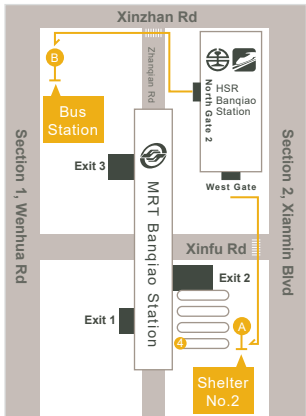

Depart from Taipei

Yuanshan Station

- Route Guide : Yuanshan Station → Exit 1 & 2
- Boarding Spot : Exit 1, turn right go along MRT Exit 2, turn left go along MRT Shelter to Linkou : 936.937

Taipei Railway Station

- Route Guide : Taipei Main Station → North 2 Exit
- Boarding Spot : Taipei Main Station : 966

MRT Banqiao Station / HSR Banqiao Station

- Route Guide : MRT Banqiao Station → Exit 2 & 3
HSR Banqiao Station → Exit North Gate 2 & West Gate
- Boarding Spot :
A Shelter No. 4 : 786.920.948
B Bus Station : 920

Songshan Airport

- Route Guide : Songshan Airport → Terminal 1 Exit C
Songshan Airport Station → Exit 3
- Boarding Spot : Shelter No. 3 : 945.967

Depart from Linkou

Linkou Chang Gung Memorial Hospital

- Route Guide : Chang Gung Memorial Hospital → Pathology Sky Parking
- Boarding Spot : Bus Stop Before Parking F231.F232.F237.786.858.920.925.936.937.945.946.946sub.966.967