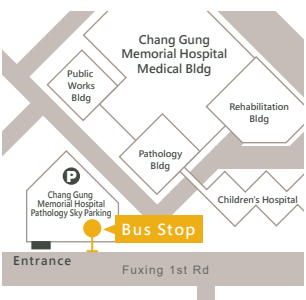

Depart from Taipei

Yuanshan Station

- Route Guide : Yuanshan Station → Exit 1 & 2
- Boarding Spot : Exit 1, turn right go along MRT Exit 2, turn left go along MRT Shelter to Linkou : 936.937

Taipei Railway Station

- Route Guide : Taipei Main Station → North 2 Exit
- Boarding Spot : Taipei Main Station : 966

MRT Banqiao Station / HSR Banqiao Station

- Route Guide : MRT Banqiao Station → Exit 2 & 3
HSR Banqiao Station → Exit North Gate 2 & West Gate
- Boarding Spot :
A Shelter No. 4 : 786.920.948
B Bus Station : 920

Songshan Airport

- Route Guide : Songshan Airport → Terminal 1 Exit C
Songshan Airport Station → Exit 3
- Boarding Spot : Shelter No. 3 : 945.967

Depart from Linkou

Linkou Chang Gung Memorial Hospital

- Route Guide : Chang Gung Memorial Hospital → Pathology Sky Parking
- Boarding Spot : Bus Stop Before Parking F231.F232.F237.786.858.920.925.936.937.945.946.946sub.966.967