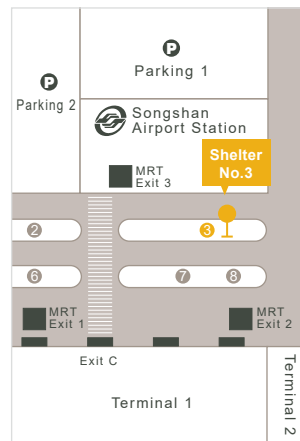

Depart from Taipei

Yuanshan Station

- Route Guide : Yuanshan Station → Exit 1 & 2
- Boarding Spot : Exit 1, turn right go along MRT Exit 2, turn left go along MRT Shelter to Linkou : 936.937

Taipei Railway Station

- Route Guide : Taipei Main Station → North 2 Exit
- Boarding Spot : Taipei Main Station : 966

MRT Banqiao Station / HSR Banqiao Station

- Route Guide : MRT Banqiao Station → Exit 2 & 3
HSR Banqiao Station → Exit North Gate 2 & West Gate
- Boarding Spot :
A Shelter No. 4 : 786.920.948
B Bus Station : 920

Songshan Airport

- Route Guide : Songshan Airport → Terminal 1 Exit C
Songshan Airport Station → Exit 3
- Boarding Spot : Shelter No. 3 : 945.967

Depart from Linkou

Linkou Chang Gung Memorial Hospital

- Route Guide : Chang Gung Memorial Hospital → Pathology Sky Parking
- Boarding Spot : Bus Stop Before Parking F231.F232.F237.786.858.920.925.936.937.945.946.946sub.966.967