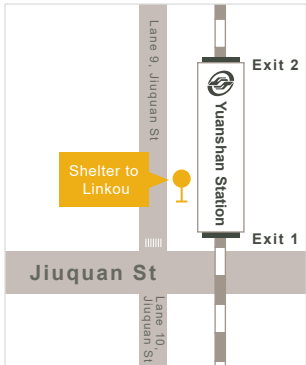

Depart from Taipei

Yuanshan Station

- Route Guide : Yuanshan Station → Exit 1 & 2
- Boarding Spot : Exit 1, turn right go along MRT Exit 2, turn left go along MRT Shelter to Linkou : 936.937

Taipei Railway Station

- Route Guide : Taipei Main Station → North 2 Exit
- Boarding Spot : Taipei Main Station : 966

MRT Banqiao Station / HSR Banqiao Station

- Route Guide : MRT Banqiao Station → Exit 2 & 3
HSR Banqiao Station → Exit North Gate 2 & West Gate
- Boarding Spot :
A Shelter No. 4 : 786.920.948
B Bus Station : 920

Songshan Airport

- Route Guide : Songshan Airport → Terminal 1 Exit C
Songshan Airport Station → Exit 3
- Boarding Spot : Shelter No. 3 : 945.967

Depart from Linkou

Linkou Chang Gung Memorial Hospital

- Route Guide : Chang Gung Memorial Hospital → Pathology Sky Parking
- Boarding Spot : Bus Stop Before Parking F231.F232.F237.786.858.920.925.936.937.945.946.946sub.966.967